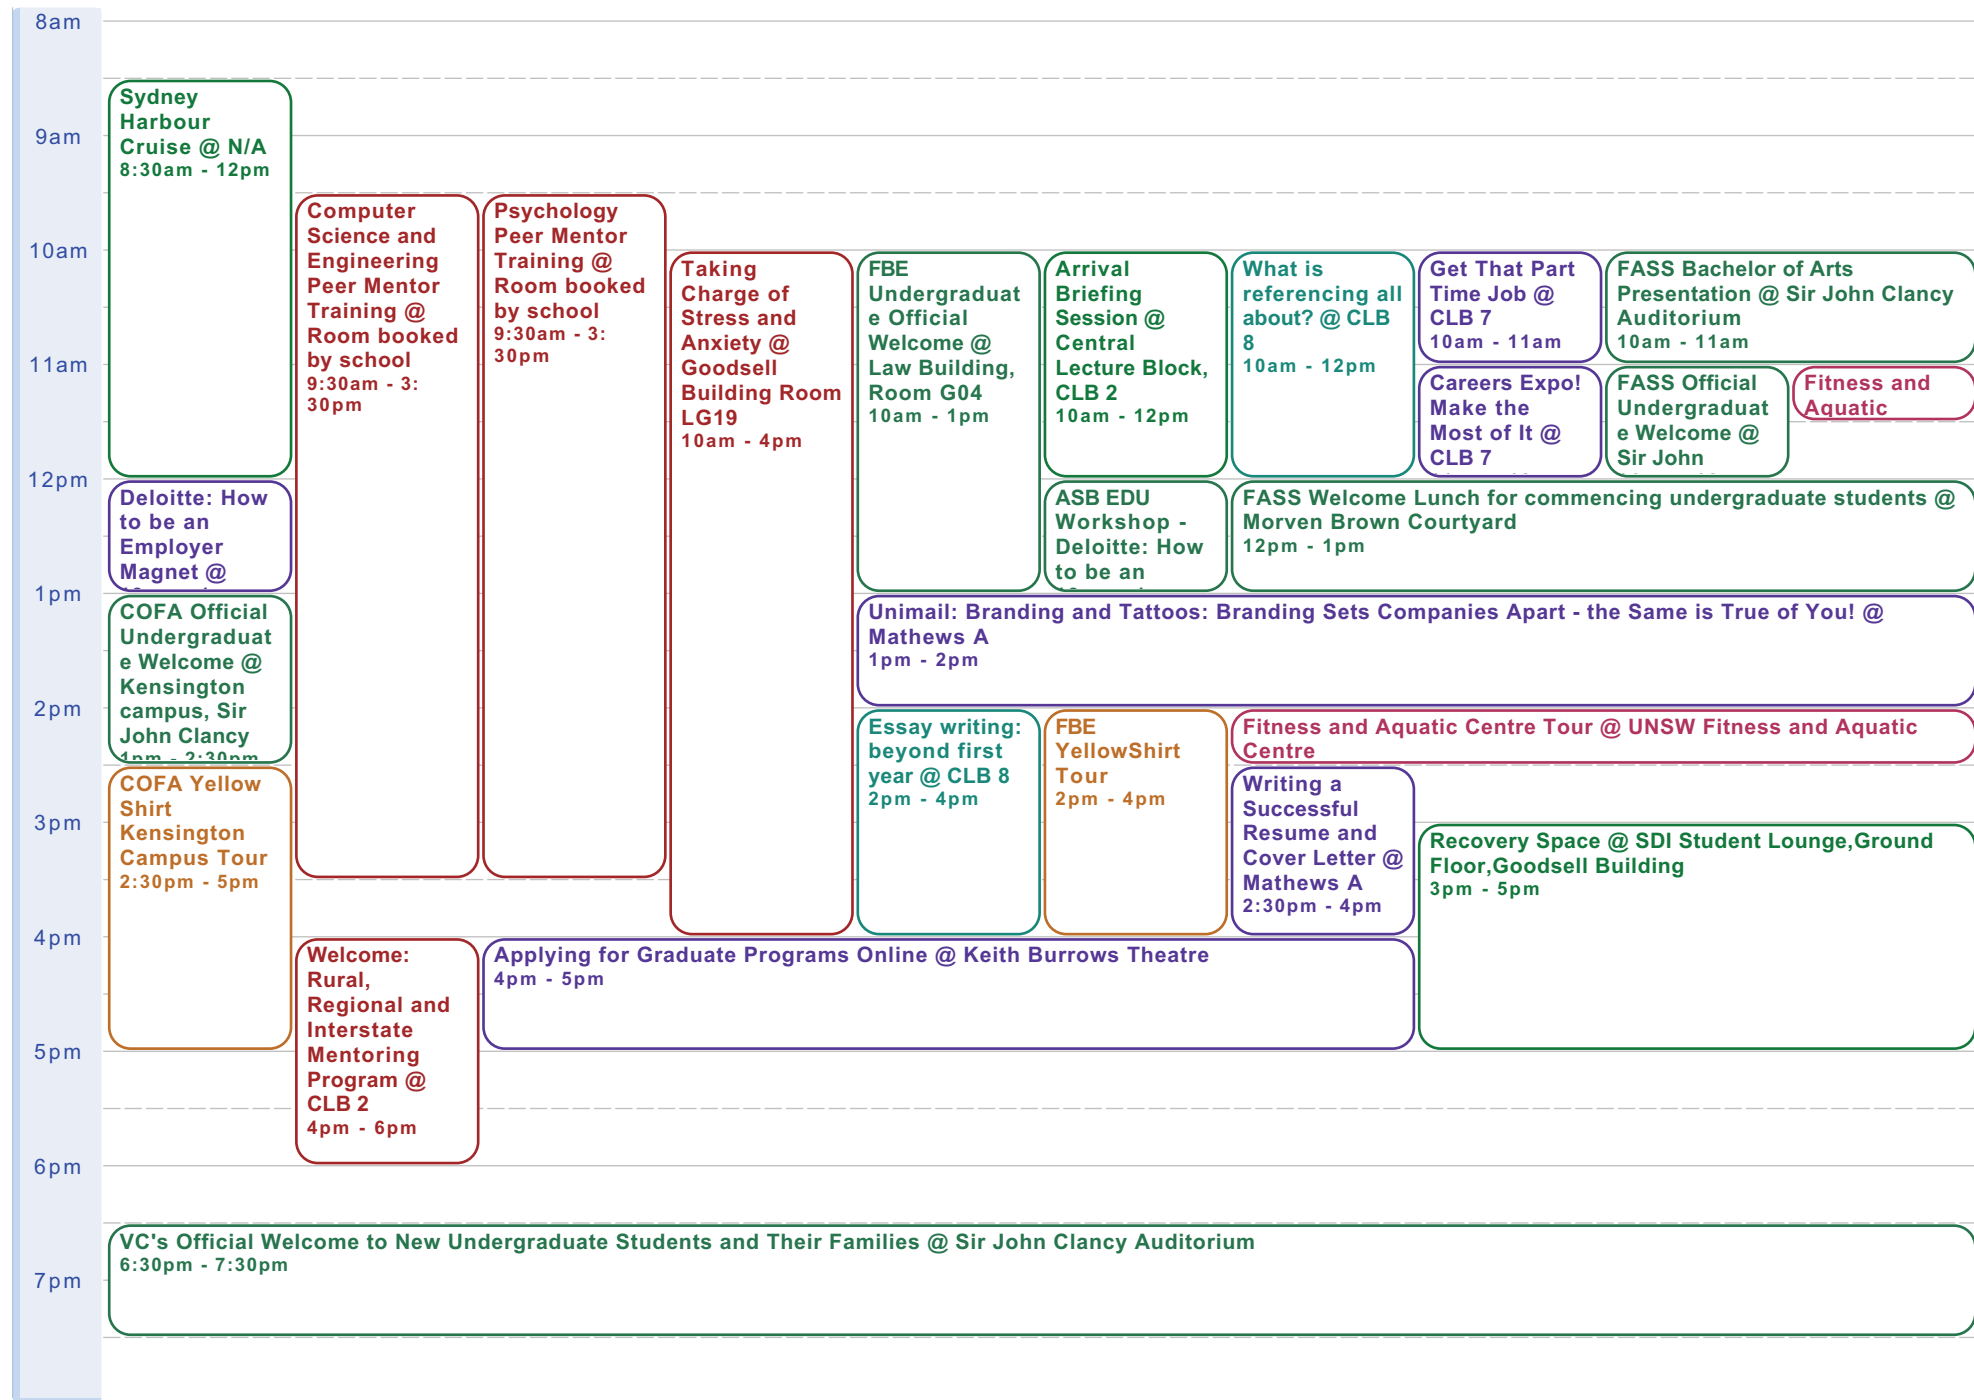

UNSW O-Week Events, Careers & Employment, Counselling, Faculty & Official Welcome Events, Graduate Research School, International Student Exchange, International Student Service, Library, Other, Religious Centre Events, Sports & Recreation, The Learning Centre, Yellow Shirt Tours, Australian Holidays

Mon 22 Feb 2010 (Eastern Time - Melbourne, Sydney)