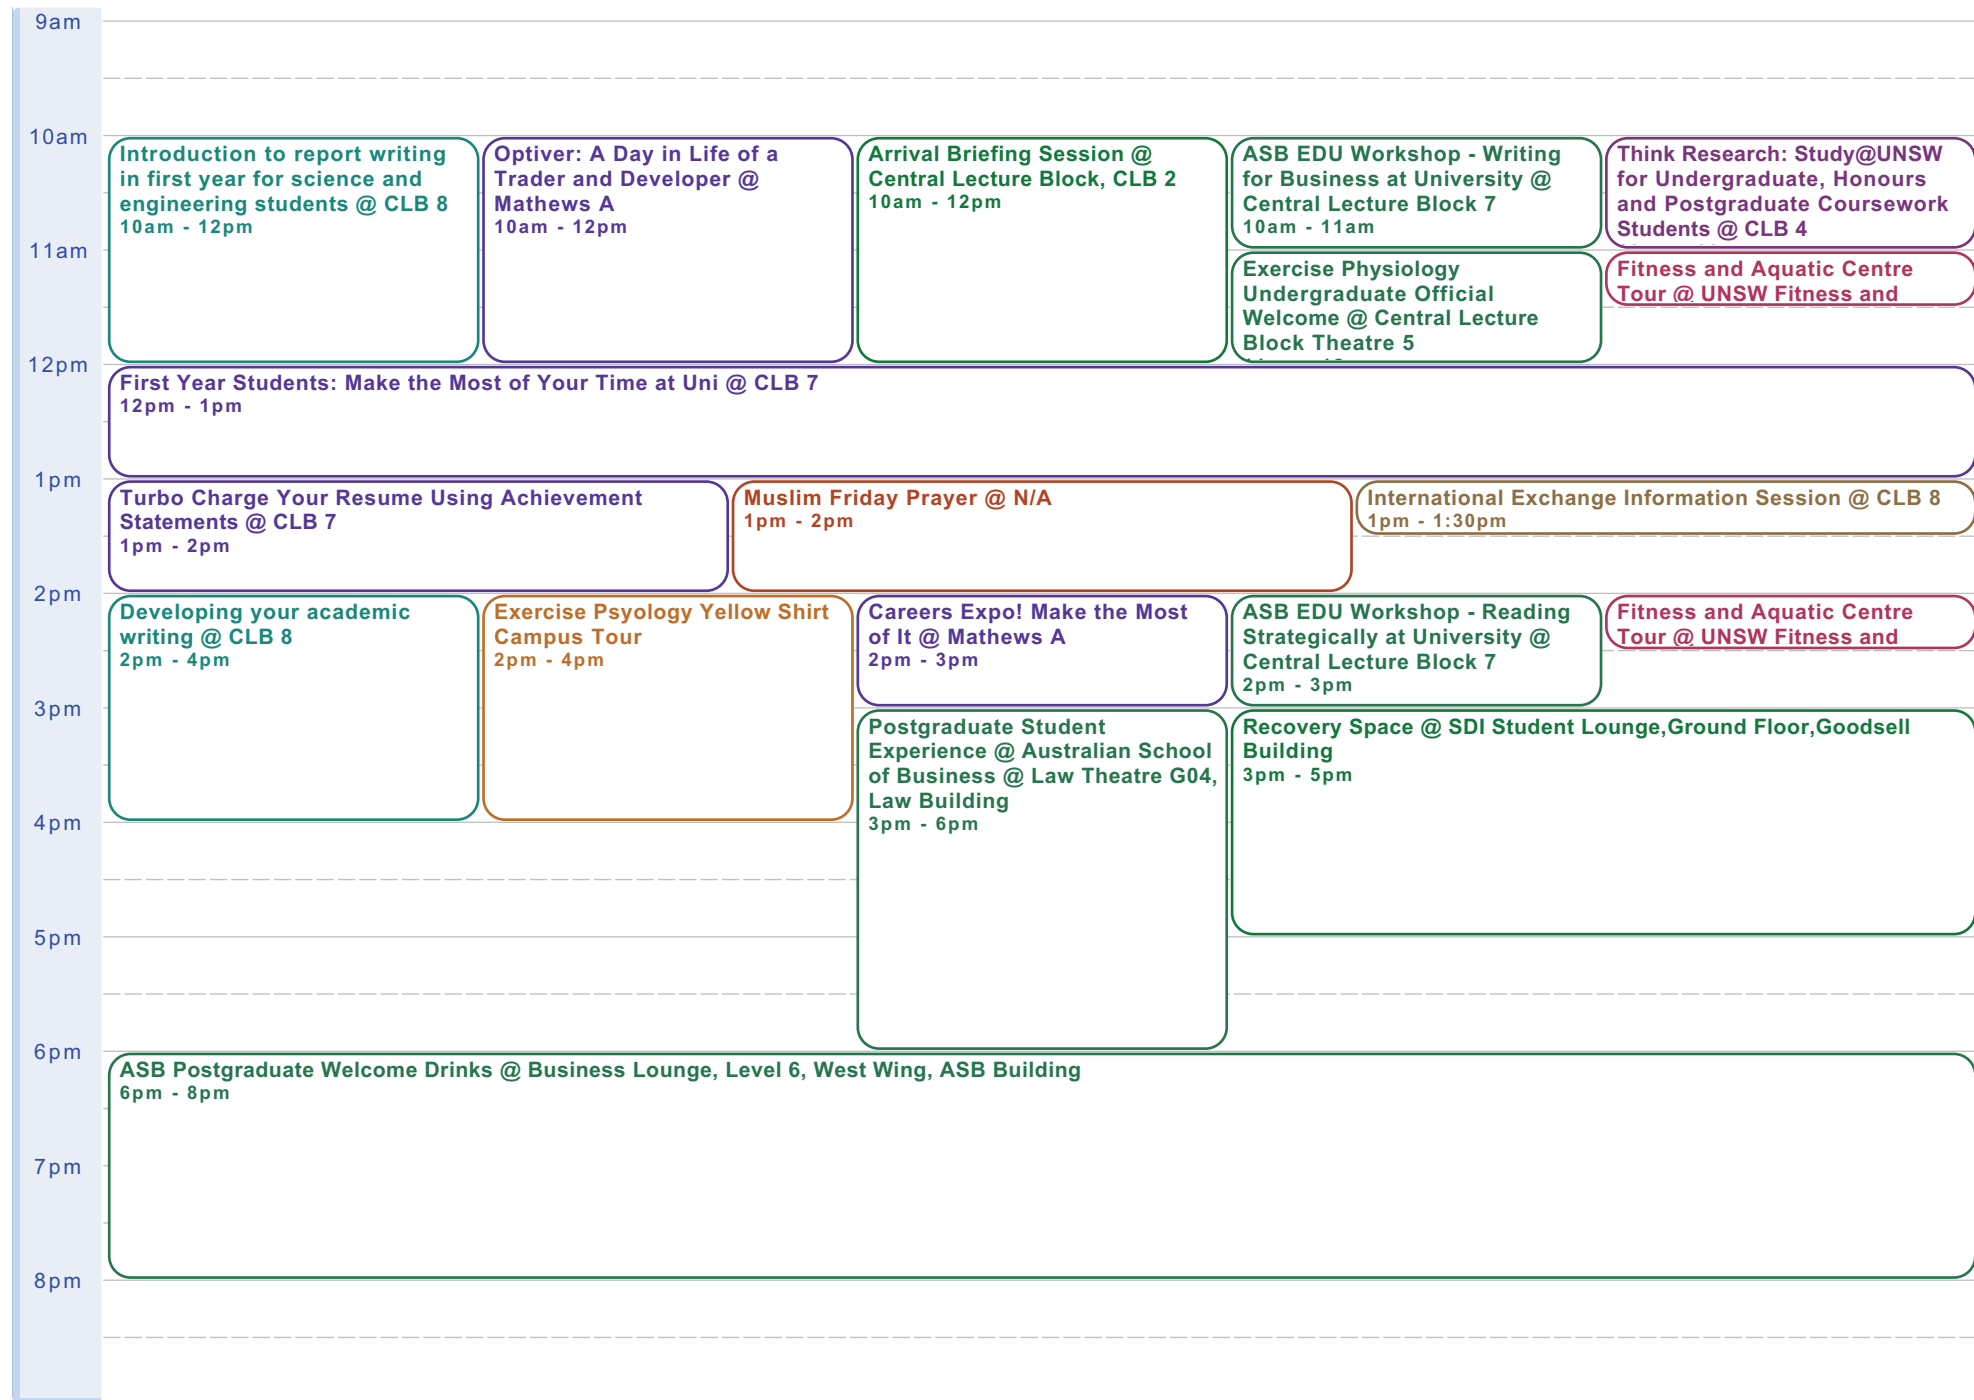

UNSW O-Week Events, Careers & Employment, Counselling, Faculty & Official Welcome Events, Graduate Research School, International Student Exchange, International Student Service, Library, Other, Religious Centre Events, Sports & Recreation, The Learning Centre, Yellow Shirt Tours, Australian Holidays

Fri 26 Feb 2010 (Eastern Time - Melbourne, Sydney)