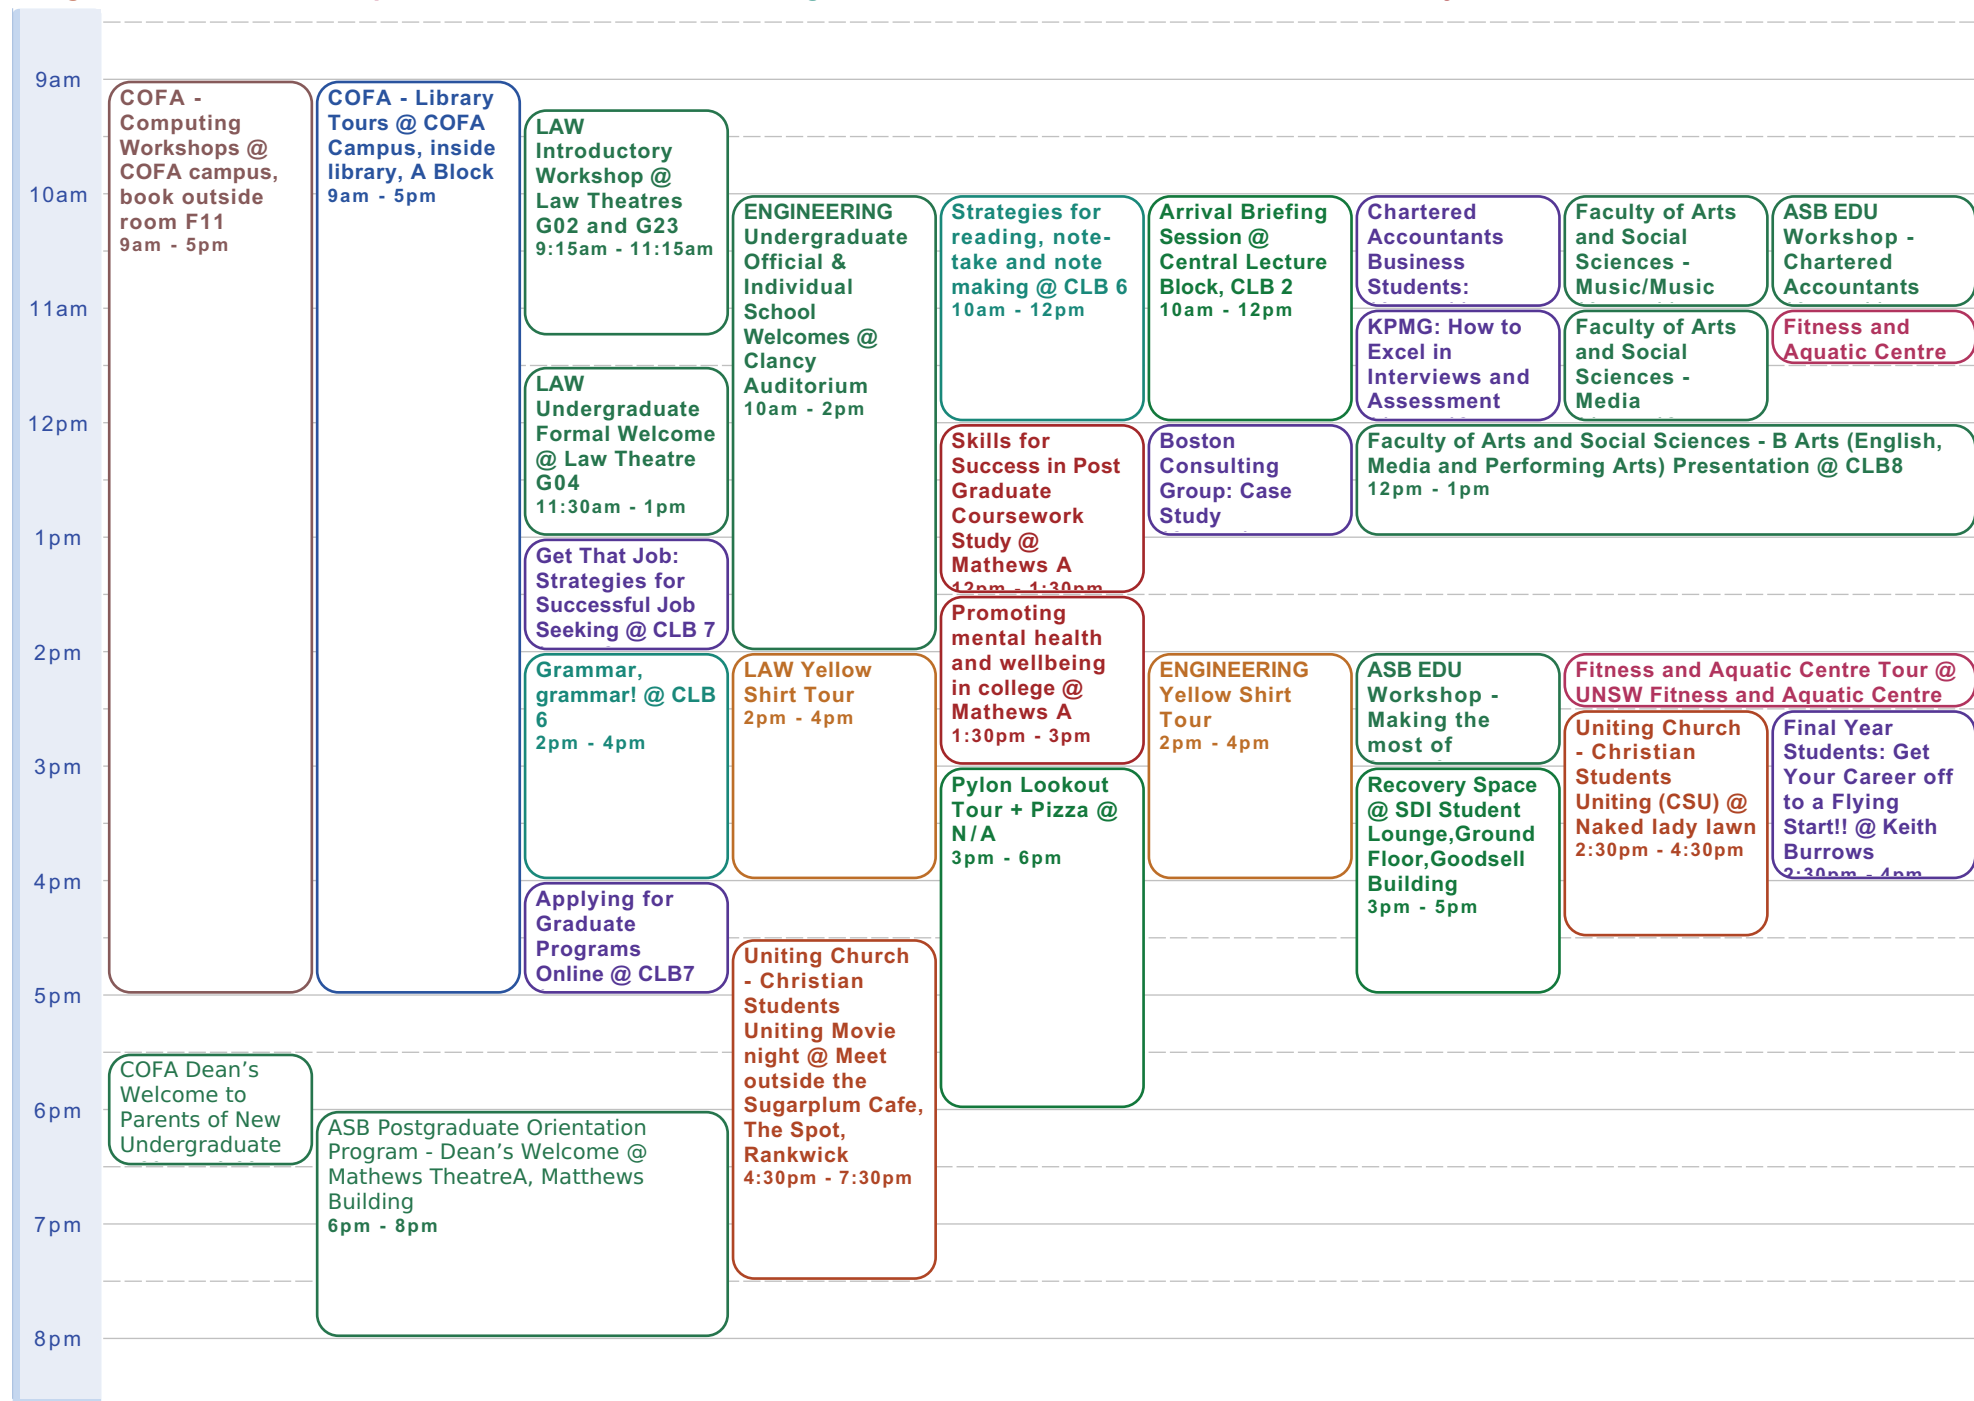

UNSW O-Week Events, Careers & Employment, Counselling, Faculty & Official Welcome Events, Graduate Research School, International Student Exchange, International Student Service, Library, Other, Religious Centre Events, Sports & Recreation, The Learning Centre, Yellow Shirt Tours, Australian Holidays

Thu 25 Feb 2010 (Eastern Time - Melbourne, Sydney)