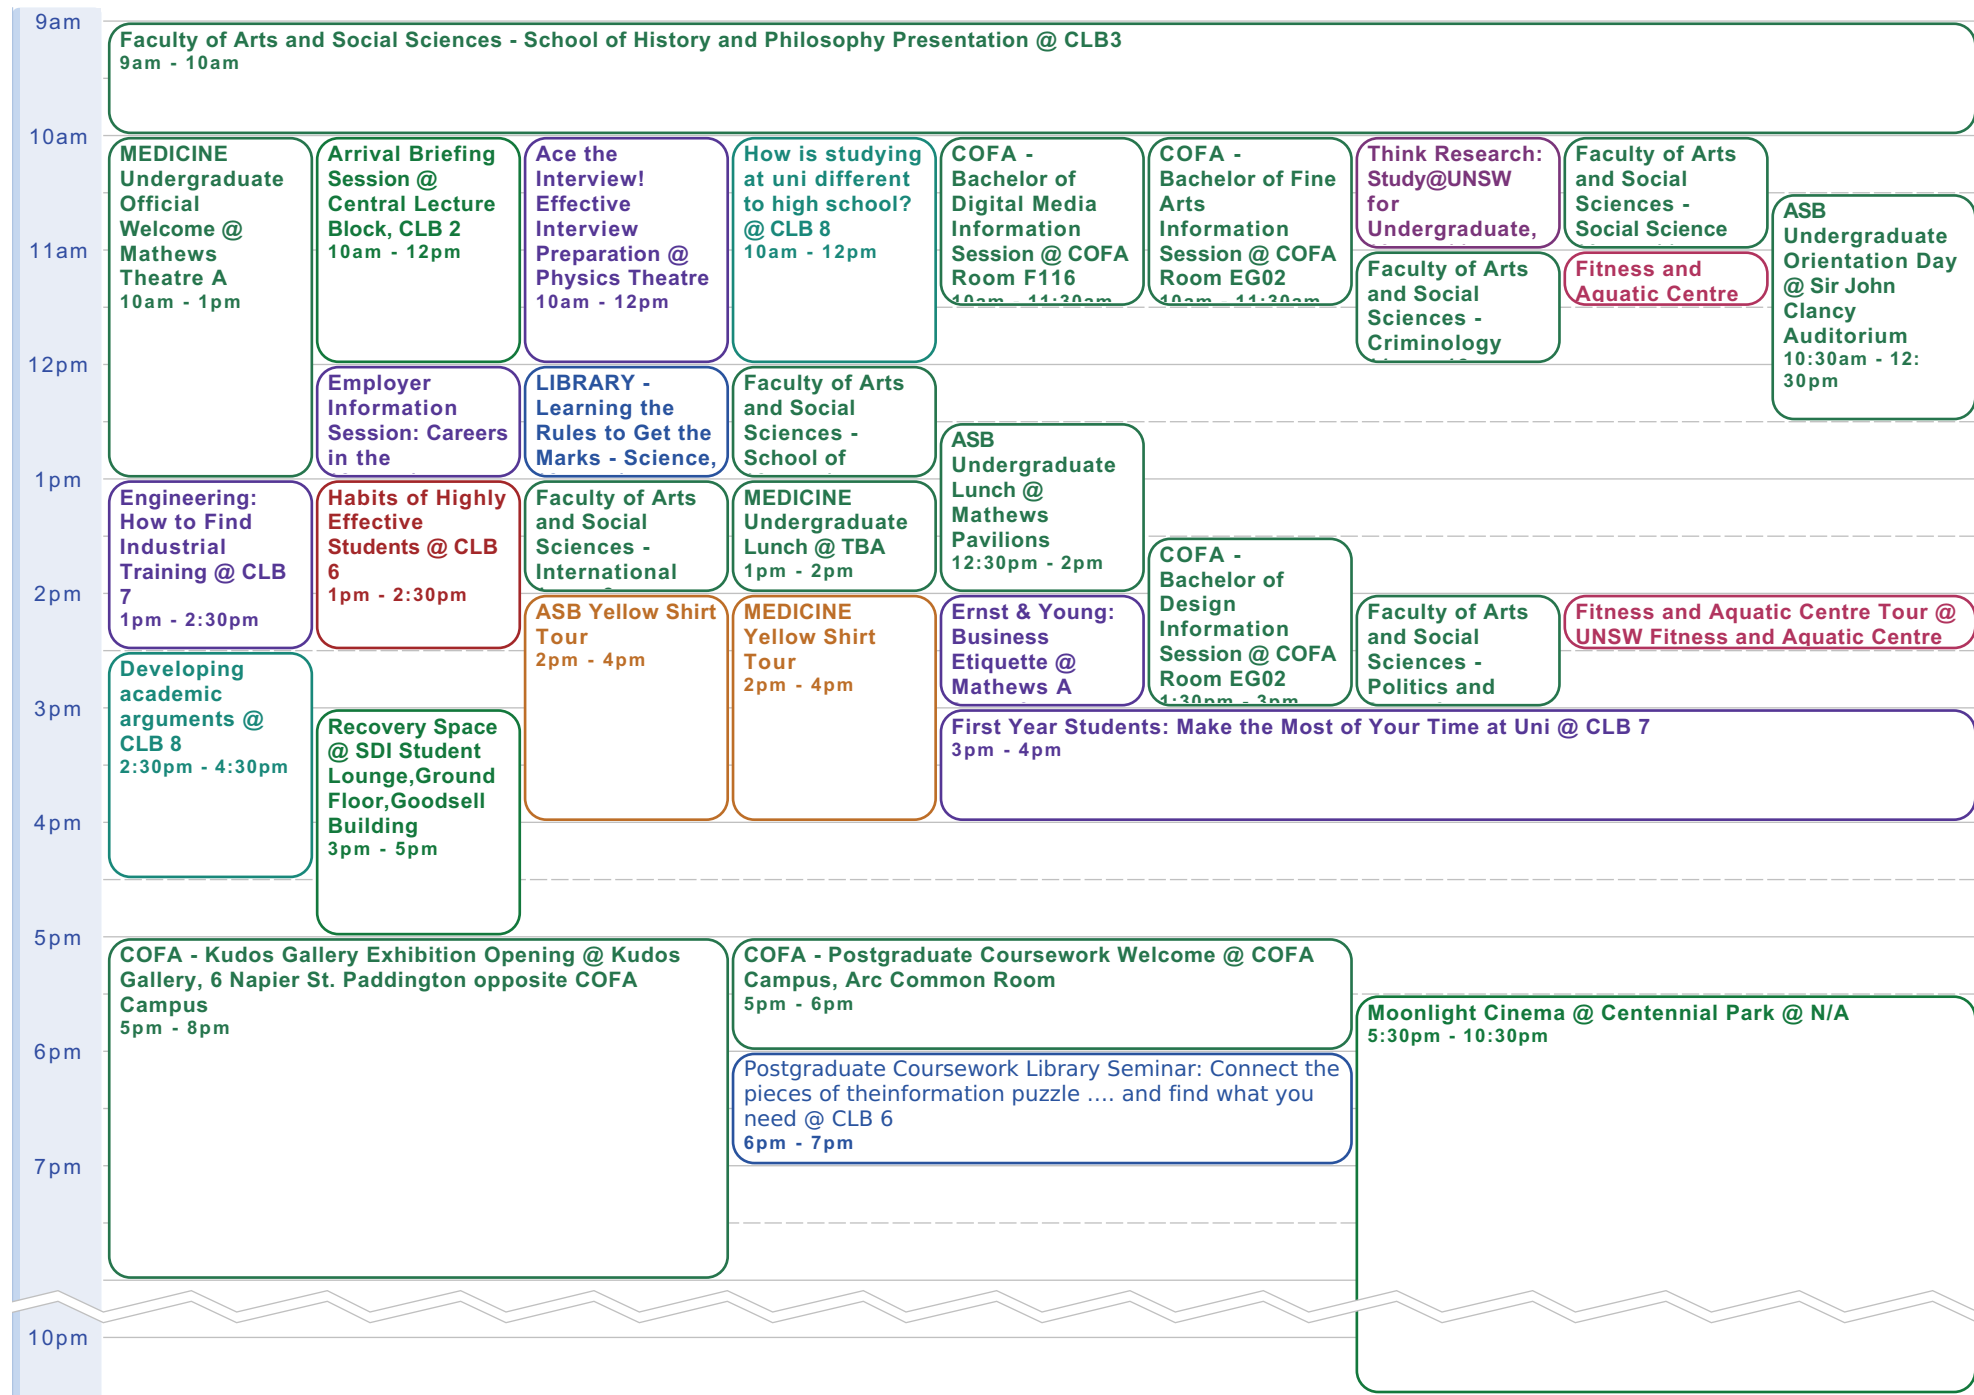

UNSW O-Week Events, Careers & Employment, Counselling, Faculty & Official Welcome Events, Graduate Research School, International Student Exchange, International Student Service, Library, Other, Religious Centre Events, Sports & Recreation, The Learning Centre, Yellow Shirt Tours, Australian Holidays

Tue 23 Feb 2010 (Eastern Time - Melbourne, Sydney)